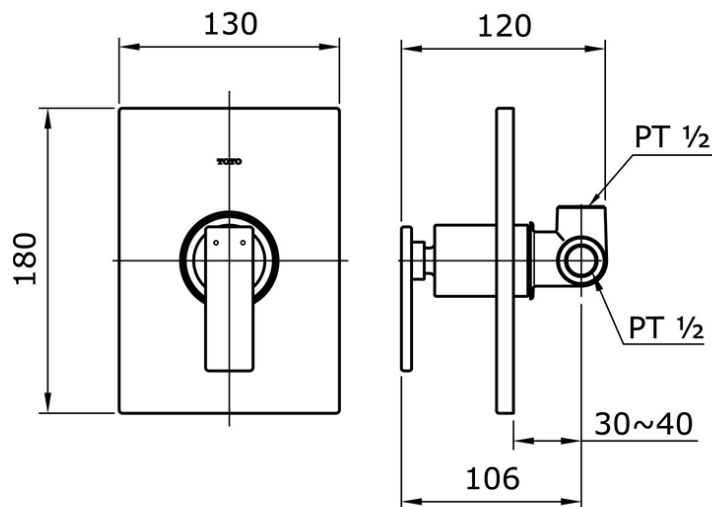

TX443SNN

IDR 1,790,000.00

Single Lever Shower Mixer

Min Water Pressure: 0.05 MPa

Max Water Pressure: 0.75 MPa

Flow Rate: 11.5 Lpm

Some products may not be available in your area

Prices indicated are manufacturer's suggested retail price, prices may change anytime without notice.